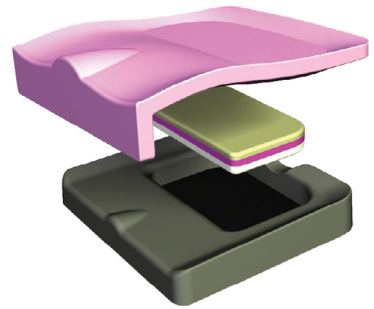

10 STEALTH SPECTRUM FOAM SPP CUSHION

This cushion offers skin protection and positioning with a Coolcore, 4-way stretch, breathable cover. Includes urethane liner. Weight capacities are 159 kg for 406 - 508 mm (16" - 20") width, and 295 kg for 559 mm (22") width and greater. The XXYY portion of all part numbers on this page directly relate to the dimensions of the cushion, where XX represents the width and YY represents the depth. For example, a 16" wide and 18" deep cushion would be ST-SPCFSP1618. Available sizes are shown on the chart below.

10.1 Cushion size

- Stealth Spectrum Foam SPP cushion**
Width: 254 - 508 mm (10" - 20") *ST-SPCFSPXXYY* € **502,00**
- Stealth Spectrum Foam SPP cushion**
Width: 559 - 610 mm (22" - 24") *ST-SPCFSPXXYY* € **580,00**
- Stealth Spectrum Foam SPP cushion**
Width: 660 - 813 mm (26" - 32") *ST-SPCFSPXXYY* € **645,00**

		WIDTH (XX)										
		XX	14	16	18	20	22	24	26	28	30	32
DEPTH (YY)		mm	356	406	457	508	559	610	660	711	762	813
DEPTH (YY)	15	381	-	-	-	-	-	-	-	-	-	-
	16	406	-			-	-	-	-	-	-	-
	17	432	-	-	-	-	-	-	-	-	-	-
	18	457	-			-	-		-	-	-	-
	19	483	-		-	-	-	-	-	-	-	-
	20	508	-	-	-						-	-
	21	533	-	-	-	-	-	-	-	-	-	-
	22	559	-	-	-						-	-
	24	610	-	-	-						-	-
	26	660	-	-	-	-	-	-	-	-	-	
	28	711	-	-	-	-	-	-	-	-	-	-
	30	762	-	-	-	-	-	-	-	-	-	-

10.3 Alternate covers

The Spectrum Foam SPP cushion is standard with a Coolcore cover which can be substituted with a Mesh or Stealth Tek Cover.

- Mesh cover**
Width: 355 - 610 mm (14 - 22") *SPCFSP-MBLKXXYY* € **140,00**
- Stealth Tek cover**
Width: 355 - 610 mm (14 - 22") *SPCFSP-TBLKXXYY* € **110,00**